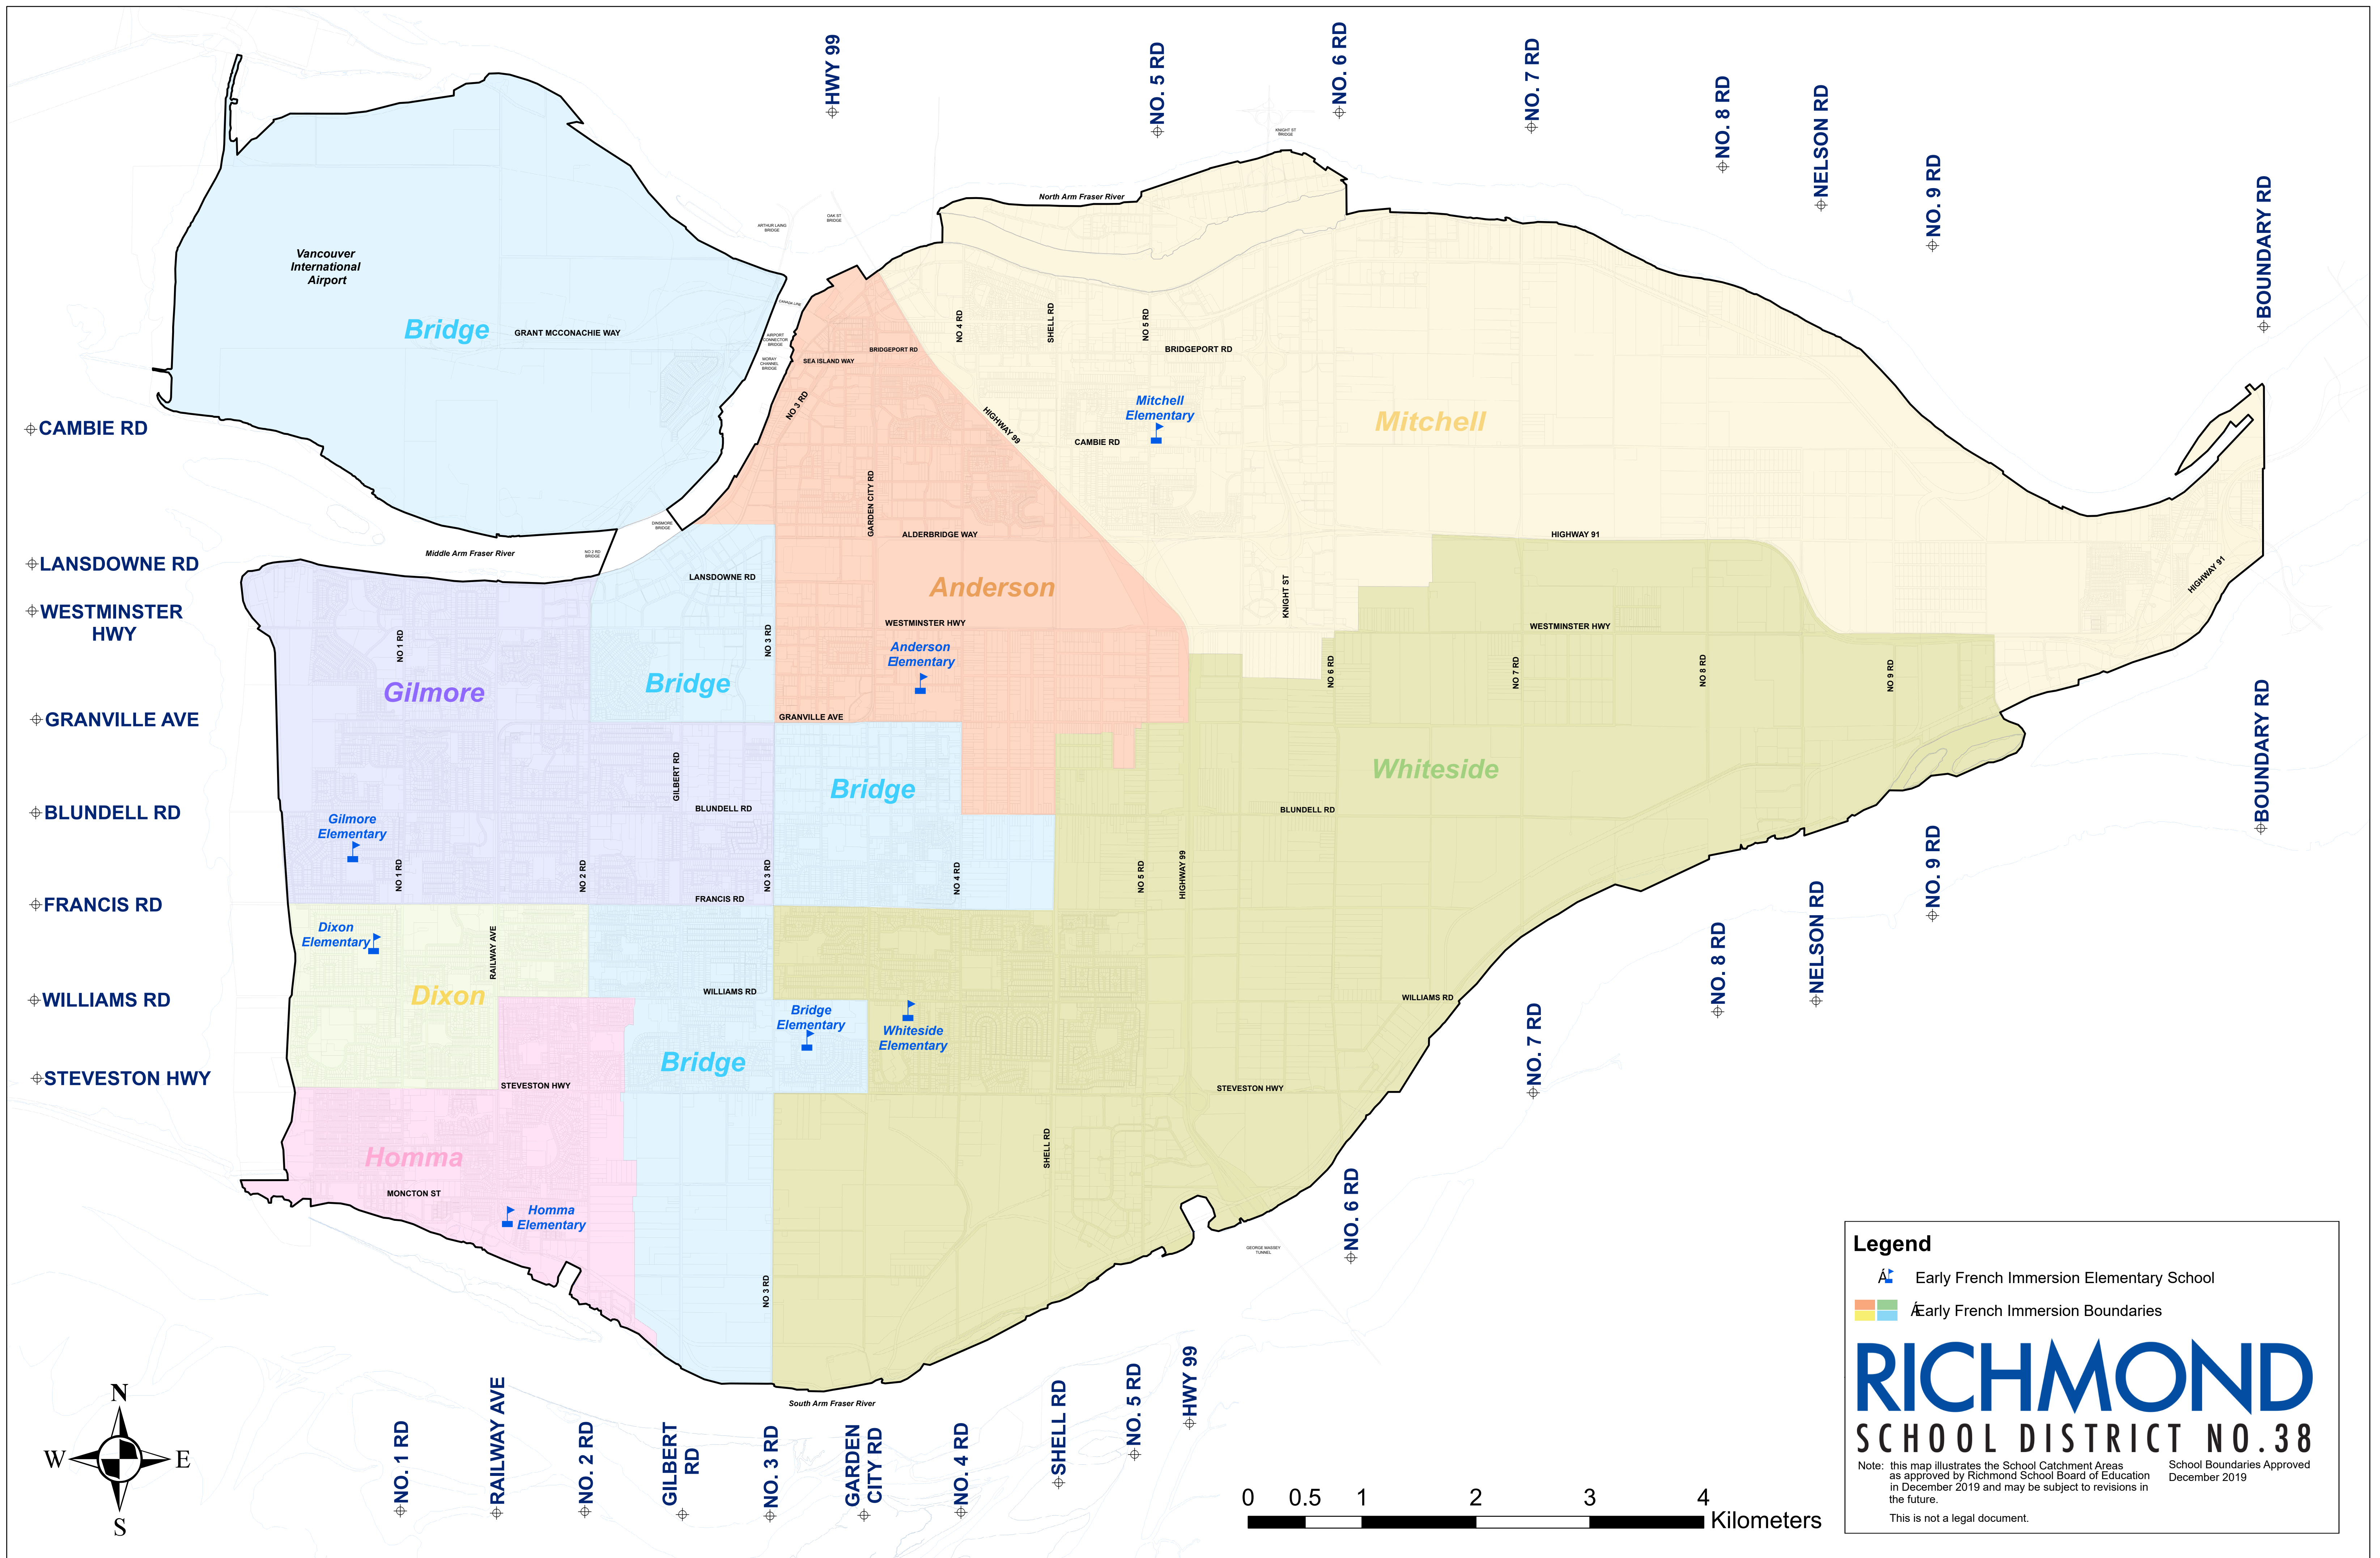

2020-2021 Early French Immersion Boundaries

Legend

- Early French Immersion Elementary School
- Early French Immersion Boundaries

RICHMOND

SCHOOL DISTRICT NO. 38

Note: this map illustrates the School Catchment Areas as approved by Richmond School Board of Education in December 2019 and may be subject to revisions in the future. School Boundaries Approved December 2019